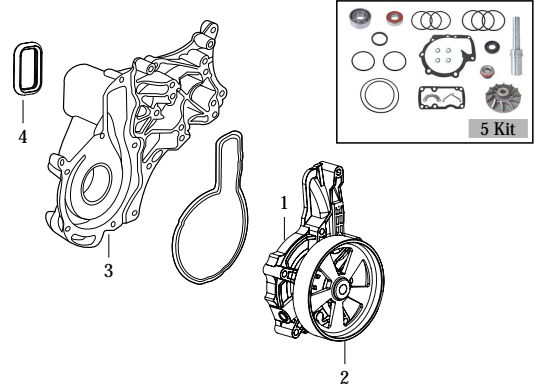

(fig.2) 3161498 Water Pump Pulley Ø140mm

Fig. Kacmaz No.	Oem No.	Oem Old No.	Ürün Tanıymı	Description
1	K01.0401 3161436		Devirdaim	Water Pump
2	K01.0436 3161498		Devirdaim Kasnađı	Water Pump Pulley
3	K01.0393 20431584		Devirdaim Gövdesi	Water Pump Housing
4	K01.0427 20430678		Devir.Gövde Lastiđi	Sealing Ring
5	K01.0435 276936 (276814)		Devirdaim Tamir Tk.	Repair Kit

Vehicle Type : FM9

Fig (4) RVI No : 7420430678