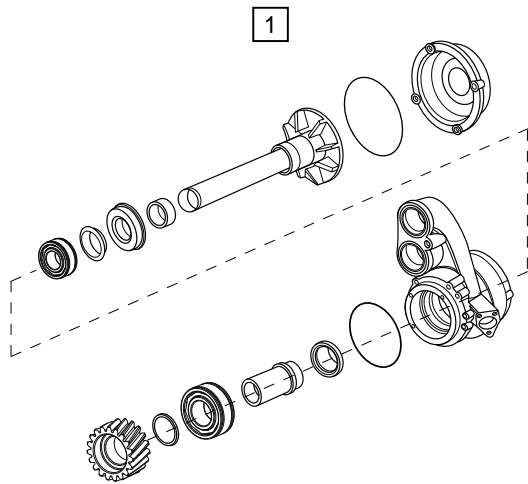

Fig. Kacmaz No.	Oem No.	Oem Old No.	Ürün Tanımı	Description
1	K01.0527	5003351 (422791)	Devirdaim	Water Pump

Engine Type : TD/102-122, F10-12