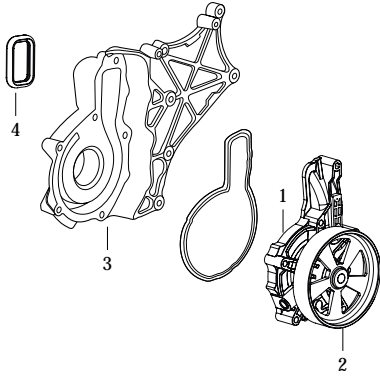

(fig.2) 20411832 Water Pump Pulley Ø168mm

Fig. Kacmaz No.	Oem No.	RVI No.	Ürün Tanıymı	Description
1	K01.0402 20411880		Devirdaim	Water Pump
2	K01.0437 20411832		Devirdaim Kasnađı	Water Pump Pulley
3	20825534 7420825534		Devirdaim Gövdesi	Water Pump Housing
4	K01.0427 20430678		Devir.Gövde Lastiđi	Sealing Ring

Vehicle Type : B9L, B9S, B9R