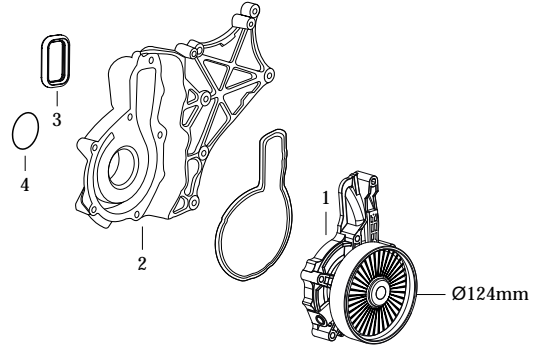

Fig. Kacmaz No.	Oem No.	RVI No.	Ürün Tanıymı	Description
1	K01.0524 21960481 (21814005) (21648711) (20920065) (85013057) (85000957)	7421814005 7421960482 7421648715 7421072412	Devirdaim	Water Pump
2	21284318	7421284318	Devirdaim Gövdesi	Wat.Pump Housing
3	K01.0427 20430678	7420430678	Devirdaim Gövde Lastiđi	Sealing Ring
4	K01.0426 975697	7400975697	Devirdaim Altıık Oringi	O-Ring

Engine Type : D13C - 13K, FH-FM 4, EURO 6