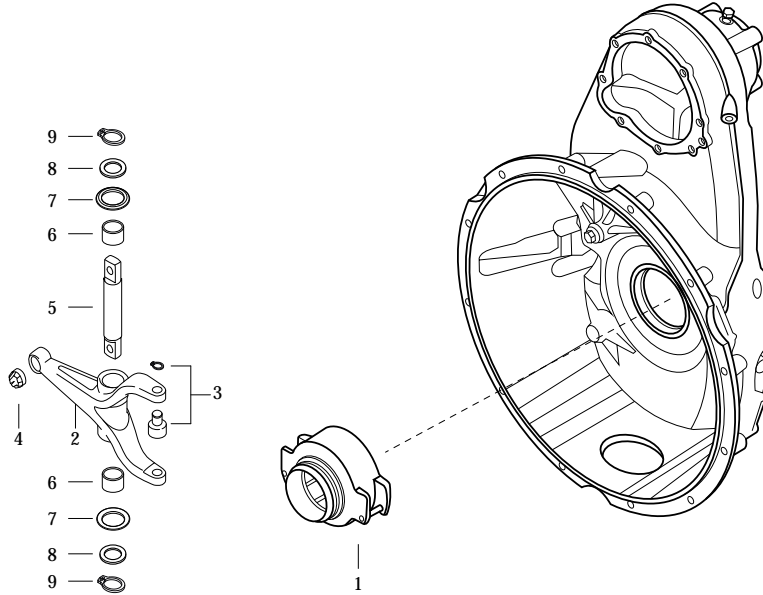

RELEASE BEARING PTO

GEARBOX APPLICATION KULLANILDIĞI PANZIMAN	Power Take-Off TYPE PTO TYPY
GR / 875R - 905R GRS / 895R - 905R GRSO / 905R	EK / 730
	EK / 740
	EK / 750

PTO DEBRÝAJ BÝLYASI

Fig.	Kacmaz No	Oem No	Oem Old No	Pcs.	Ürün Tanýmý	Description
1	K09.06053	1548626		1	PTO DEBRÝAJ BÝLYASI	RELEASE BEARING PTO
2				1	PTO DEBRÝAJ ÇATALI	RELEASE FORK PTO
3	K06.02585	1753479	(1335485)	2	DEB.ÇATALI BÝLYA VE PÝMÝ	BEARING
4		1468438		1	DEB.ÇATALI PLASTÝĐY	SOCKET
5				1	DEB.ÇATALI MÝLÝ	SHAFT
6				2	DEB.ÇATAL BURCU	BUSHING
7				2	DEB.ÇATAL PULU	WASHER
8				2	DEB.ÇATAL PULU	THRUST WASHER
9				2	DEB.ÇATAL SEKMANI	RETAINING RING
10	K09.06114	906114		kit	DEB.ÇATALI TAMÝR TAKIMI	RELEASE FORK REPAIR KIT
11	K09.06054	1773620		kit	PTO DEB.ÇATALI KOMPLE	RELEASE FORK COMPLETE