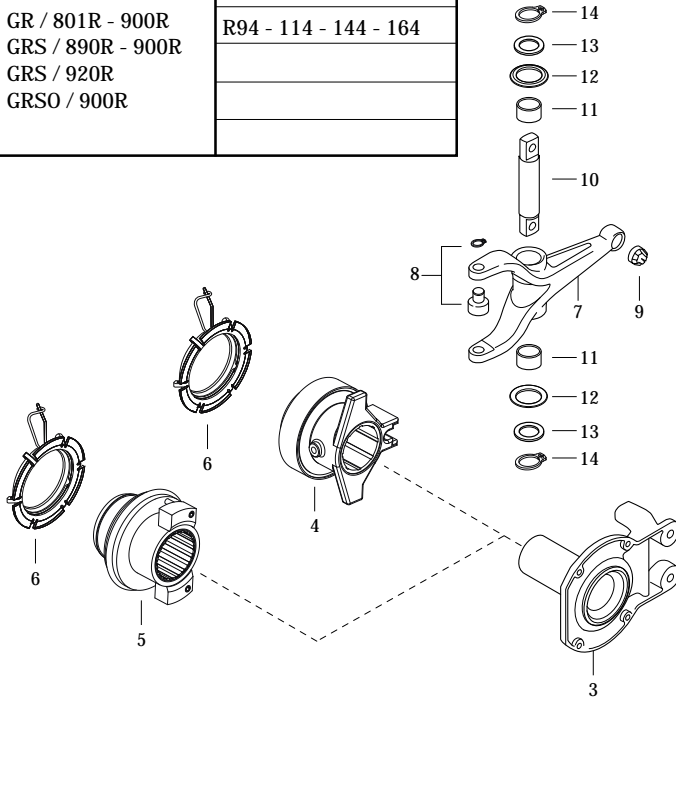

RELEASE BEARING

GEARBOX APPLICATION KULLANILDIĞI PANZIMAN	VEHICLE APPLICATION KULLANILDIĞI ARAÇ
	R93 - 113 - 143
GR / 801R - 900R GRS / 890R - 900R GRS / 920R GRSO / 900R	R94 - 114 - 144 - 164